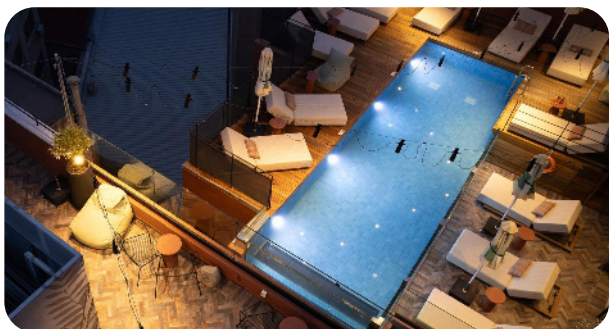

Anise Aluma Hotels 4*

33 km

Distance from Metropolitan Expo Center and Athens International Airport

Monastiraki

Metro Station