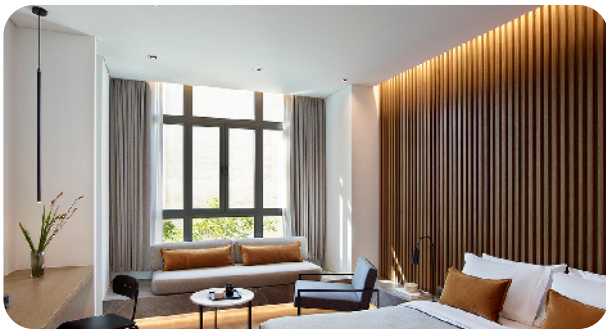

Metro Station

Skylark Athens by Aluma Hotels - Aluma Hotels 4*

26 km

Distance from Metropolitan Expo Center and Athens International Airport

Omonoia

Metro Station

The Editor Hotel Athens 4*

27 km