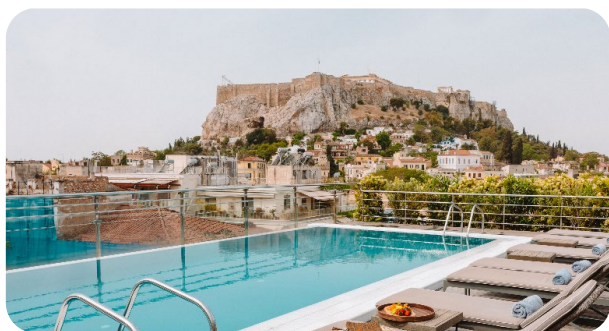

Panormou

Metro Station

Electra Palace Athens 5*

26 km

Distance from Metropolitan Expo Center and Athens International Airport

Syntagma

Metro Station

Ergon House Athens 4*