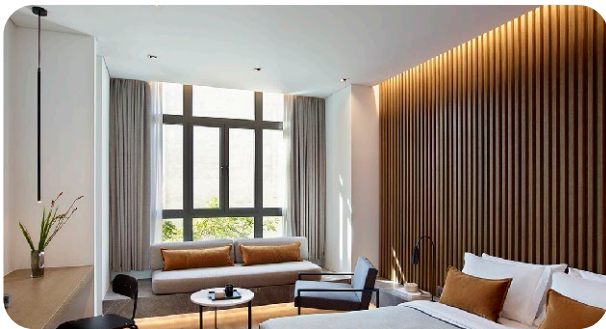

Metro Station

Skylark Athens by Aluma Hotels - Aluma Hotels 4*

26 km

Distance from Metropolitan Expo Center and Athens International Airport

Omonoia

Metro Station

The Editor Hotel Athens 4*

27 km