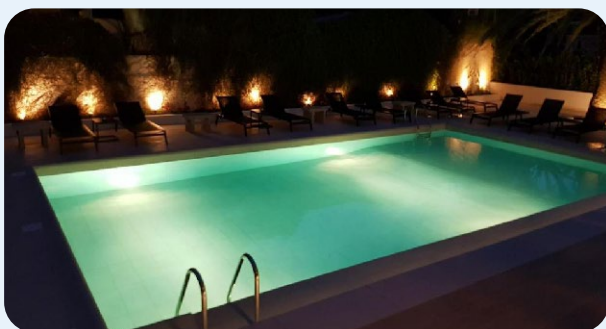

Athens Coast Hotel 4*

23 km

Distance from Metropolitan Expo Center and Athens International Airport

Glyfada