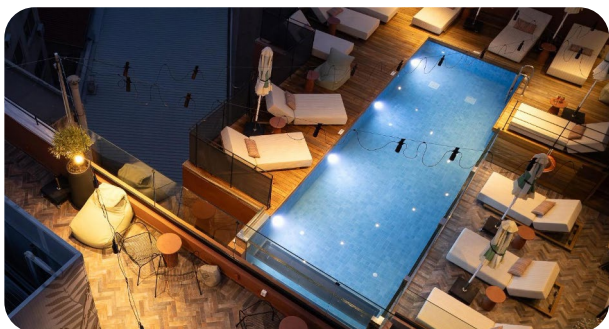

Anise Aluma Hotels 4*

33 km

Distance from Metropolitan Expo Center and Athens International Airport

Monastiraki

Metro Station