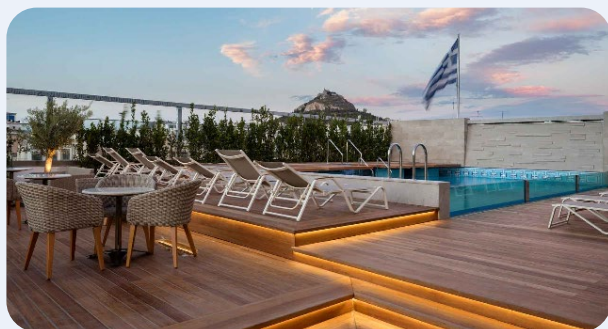

Electra Metropolis 5*

34 km

Distance from Metropolitan Expo Center and Athens International Airport

Syntagma

Metro Station